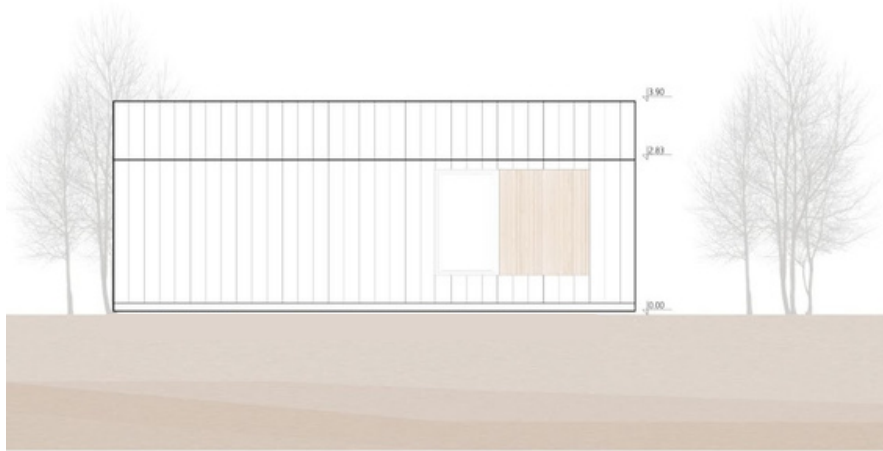

MALMÖ FACADE