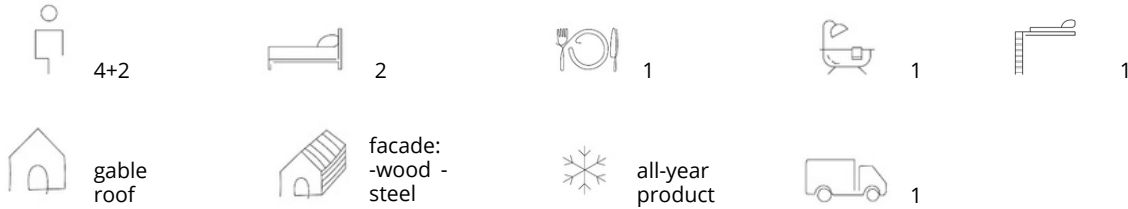

MALMÖ

Dimensions
3.60 x 9.60 x 3.90 m

Building area
34.56 m²

Interna area
32.12 m²