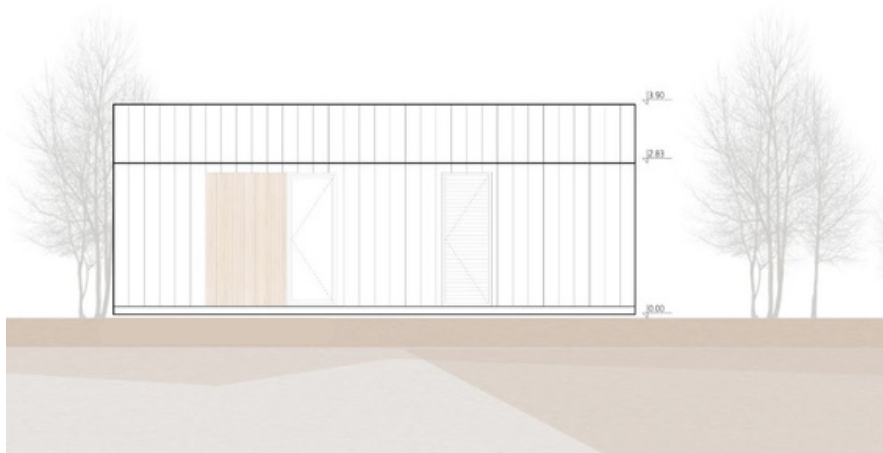

MALMÖ FACADE