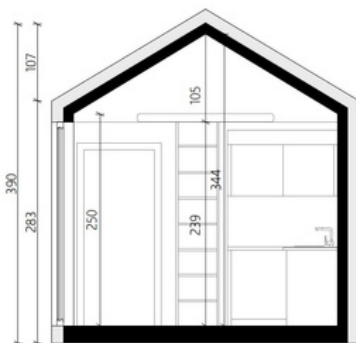

Building area
34.56 m²

Interna area
32.12 m²

Malmö houses are year-round houses, designed in modular technology on one steel frame and with a gable roof. The Malmö comes in 2 variants. 1 variant has the bathroom and kitchen situated in the middle, separating the bedroom from the living space by a corridor to allow more privacy. The other variant has the bathroom and kitchen situated on one side allowing the bedroom to directly connect with the living room. The variant will provide a bigger living and more usable m². Both variants come with an additional zone/mezzanine above the bathroom & storage area to provide comfortable accommodation for two people.

LAYOUT 1

Room	area m ²
Living room + kitchenette	13.52 m ²
Bathroom	2.76 m ²
Bedroom	6.48 m ²
Usable area	25.11 m ²
+ mezzanine	6.36 m ²
+ technical room	0.65 m ²
Internal area	32.12 m ²

MALMÖ

Dimensions
3.60 x 9.60 x 3.90 m

Building area
34.56 m²

Interna area
32.12 m²

LAYOUT 2

Room	area m ²
Living room + kitchenette	16.13 m ²
Bathroom	3.76 m ²
Bedroom	6.49 m ²
Usable area	26.38 m ²
+ mezzanine	5.74 m ²
+ technical room	0.65 m ²
Internal area	32.68 m ²