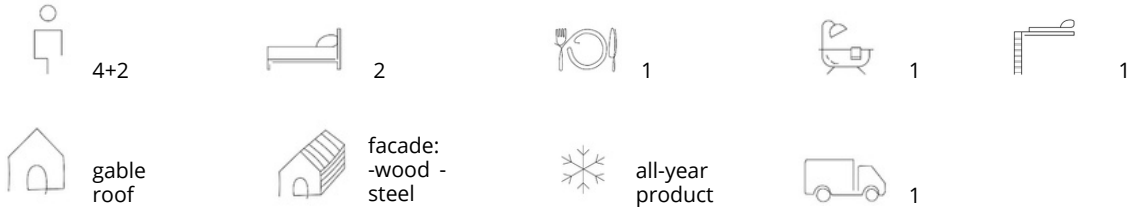

DROPHOUSE
AFFORDABILITY & DESIGN

Innovative, Modular & Bespoke houses

CONTACT INFO

Hogeweg 64A, 2042GJ Zandvoort
+31 6 83 83 55 83
hello@drophouse.nl
<http://www.drophouse.nl>

MALMÖ

Dimensions
3.60 x 9.60 x 3.90 m

Building area
34.56 m²

Interna area
32.12 m²

Malmö houses are year-round houses, designed in modular technology on one steel frame and with a gable roof. The Malmö comes in 2 variants. 1 variant has the bathroom and kitchen situated in the middle, separating the bedroom from the living space by a corridor to allow more privacy. The other variant has the bathroom and kitchen situated on one side allowing the bedroom to directly connect with the living room. The variant will provide a bigger living and more usable m². Both variants come with an additional zone/mezzanine above the bathroom & storage area to provide comfortable accommodation for two people.