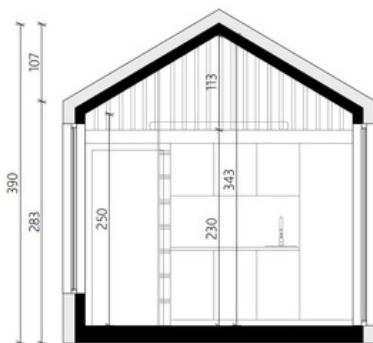

DROPHOUSE
AFFORDABILITY & DESIGN

Innovative, Modular & Bespoke houses

CONTACT INFO

Hogeweg 64A, 2042GJ Zandvoort
+31 6 83 83 55 83
hello@drophouse.nl
<http://www.drophouse.nl>

MALMÖ

Dimensions
3.60 x 9.60 x 3.90 m

Building area
34.56 m²

Interna area
32.12 m²

Malmö houses are year-round houses, designed in modular technology on one steel frame and with a gable roof. The Malmö comes in 2 variants. 1 variant has the bathroom and kitchen situated in the middle, separating the bedroom from the living space by a corridor to allow more privacy. The other variant has the bathroom and kitchen situated on one side allowing the bedroom to directly connect with the living room. The variant will provide a bigger living and more usable m². Both variants come with an additional zone/mezzanine above the bathroom & storage area to provide comfortable accommodation for two people.

LAYOUT 1

Room	area m ²
Living room + kitchenette	13.52 m ²
Bathroom	2.76 m ²
Bedroom	6.48 m ²
Usable area	25.11 m ²
+ mezzanine	6.36 m ²
+ technical room	0.65 m ²
Internal area	32.12 m ²

MALMÖ

Dimensions
3.60 x 9.60 x 3.90 m