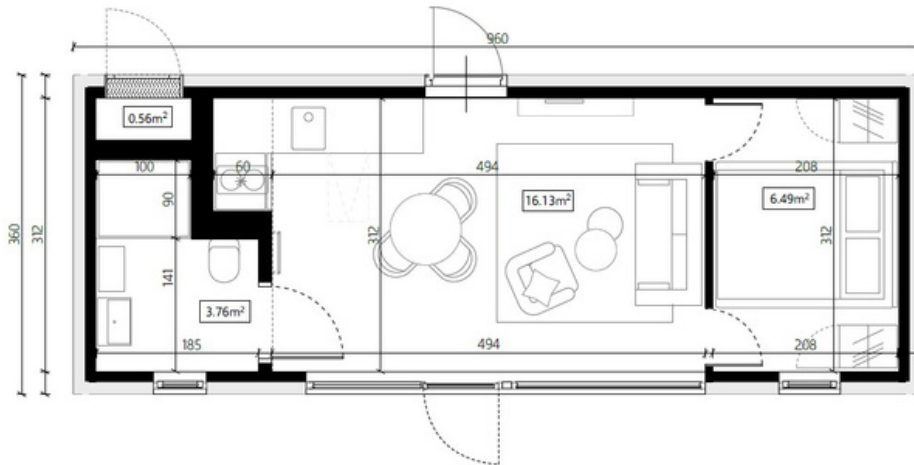

Building area
34.56 m²

Interna area
32.12 m²

Malmö houses are year-round houses, designed in modular technology on one steel frame and with a gable roof. The Malmö comes in 2 variants. 1 variant has the bathroom and kitchen situated in the middle, separating the bedroom from the living space by a corridor to allow more privacy. The other variant has the bathroom and kitchen situated on one side allowing the bedroom to directly connect with the living room. The variant will provide a bigger living and more usable m². Both variants come with an additional zone/mezzanine above the bathroom & storage area to provide comfortable accommodation for two people.

LAYOUT 1

Room	area m ²
Living room + kitchenette	13.52 m ²
Bathroom	2.76 m ²
Bedroom	6.48 m ²
Usable area	25.11 m ²
+ mezzanine	6.36 m ²
+ technical room	0.65 m ²
Internal area	32.12 m ²

MALMÖ

Dimensions
3.60 x 9.60 x 3.90 m

Building area
34.56 m²

Interna area
32.12 m²

LAYOUT 2

Room	area m ²
Living room + kitchenette	16.13 m ²
Bathroom	3.76 m ²
Bedroom	6.49 m ²
Usable area	26.38 m ²
+ mezzanine	5.74 m ²
+ technical room	0.65 m ²
Internal area	32.68 m ²